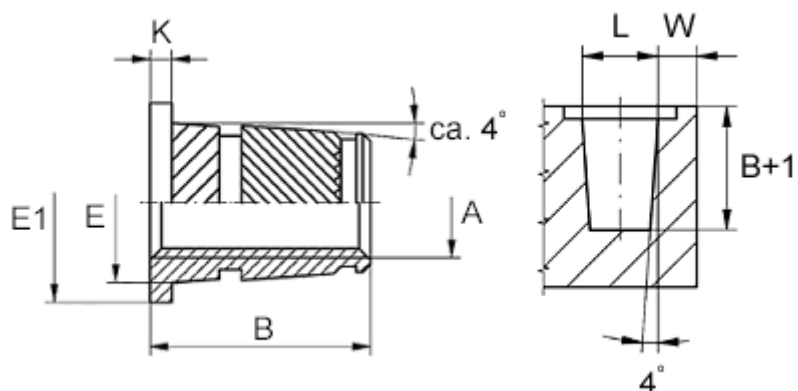

Data Sheet

Article number: 12855100040800
Description: KLEE-coil 855 100 040.800
M4 Brass

Measures

Female thread A	= M4
Flange diameter E1	= 8.0
Flange height	= 0.8
Length B	= 8.3
Min distance to edge W	= 2.0
Outer diameter E	= 6.0
Recommended bore diameter W +0.1	= 5.8